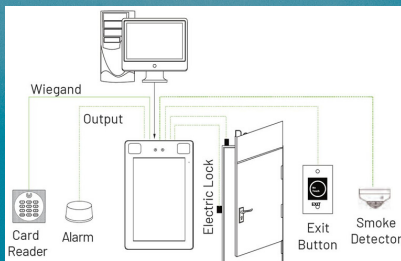

GLOBAL CUSTOM SECURITY INCORPORATED

Risk Control Solutions For Businesses

**Advanced Facial Recognition
Works With Masks**

**Contactless / CDC Compliant -
Maintains Social Distancing
Non-Invasive Reading Taken
from the Wrist (Optional)**

**Track + Store Employee
& Visitor Data**

**Realtime Alarm Notifications
"Abnormal Temperature"
& "No Mask" Warning**

Access Control System Compatible

818-889-6900

SALES@GLOBALCUSTOM.COM

GLOBALCUSTOM.COM